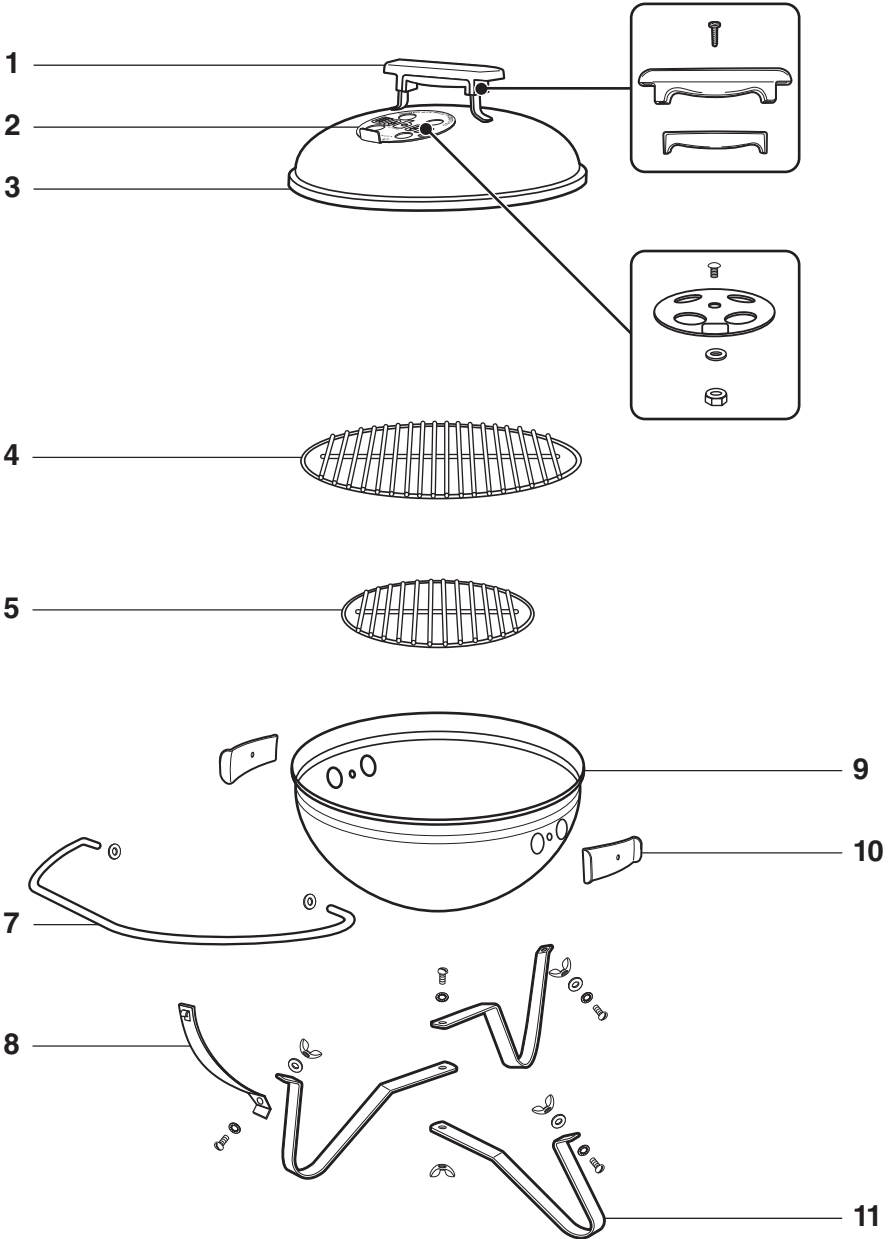

SMOKEY JOE® GOLD CHARCOAL GRILL

Read owner's guide before using the barbecue.

14½ inch
(37 cm)

55036_022811
US ENGLISH

Smokey Joe Gold 061509

1**1-****2****1-****3****3-**

5

6